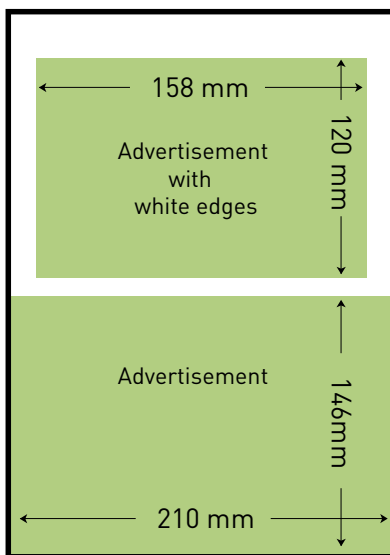

SCDM DataBASICS Advertisement sizes

1 page

Full page advertisement

or

Advertisement with white edges

1/2 page

1/4 page

Society for Clinical Data Management
DATA DRIVEN

FILES TO PROVIDE:

PDF – High resolution 300dpi
without crop marks

System color: RGB
All fonts embedded

or
image (tiff, eps, jpg) 300dpi

Actual size (100%)