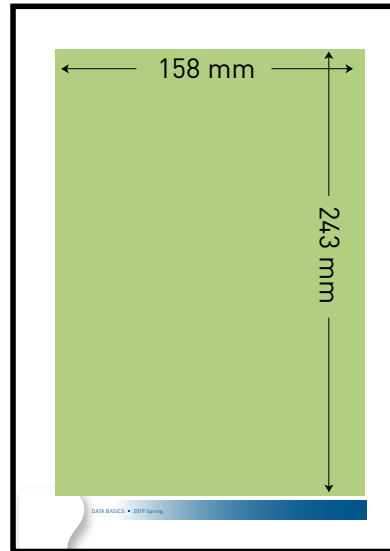

SCDM DataBASICS Advertisement sizes

1 page

Full page advertisement

or

Advertisement with white edges

1/2 page

1/4 page

Society for Clinical Data Management
DATA DRIVEN

FILES TO PROVIDE:

PDF – High resolution 300dpi
without crop marks

System color: RGB
All fonts embedded

or
image (tiff, eps, jpg) 300dpi

Actual size (100%)